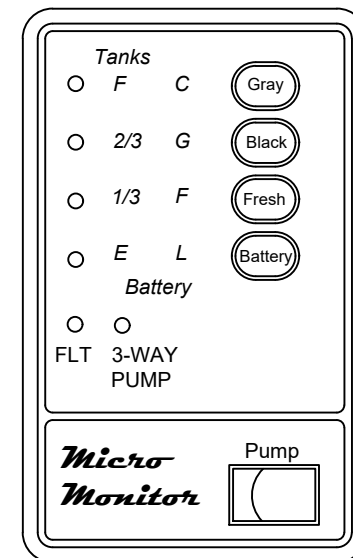

Northern Lite Harness

JRV Monitor Panel Harness

Northern Lite Harness

KIB Monitor Panel Harness

GENERAL NOTES	NO.	REVISION:	START	BY:	NO.	REVISION:	START	BY:	NO.	REVISION:	START BY:	DRAWING STATUS:	START DATE:	DRAW DATE:	ASSEMBLY NO.
	1				4				7			DRAWN BY:	CHECKED BY:	TITLE:	Northern Lite Campers Monitor Panel Wiring
	2				5				8			Paracholski		REFERENCE:	
	3				6				9			X-FILE:	REPLACED:	DRAWING NO.	NL0681