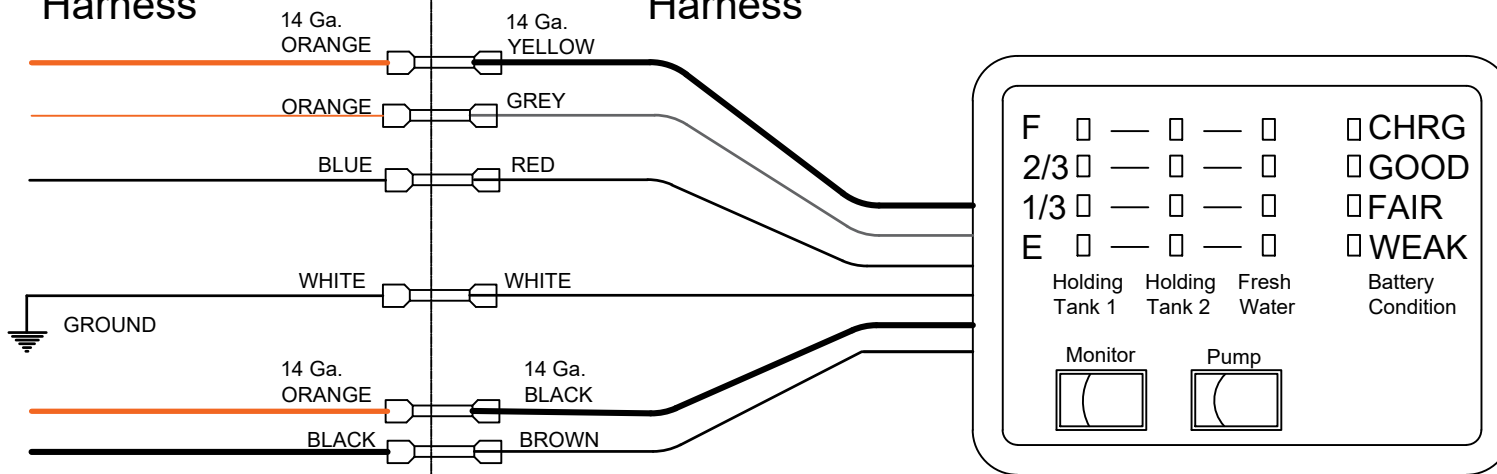

Northern Lite Harness

JRV Monitor Panel Harness

Northern Lite Harness

KIB Monitor Panel Harness

GENERAL NOTES	NO.	REVISION:	START	BY:	NO.	REVISION:	START	BY:	NO.	REVISION:	START BY:	DRAWING STATUS:	START DATE:	DRAW DATE:	ASSEMBLY NO.
	1				4				7			DRAWN BY:	CHECKED BY:	TITLE:	Northern Lite Campers Monitor Panel Wiring
	2				5				8			Paracholski		REFERENCE:	
	3				6				9			X-FILE:	REPLACED:	DRAWING NO.	NL0681